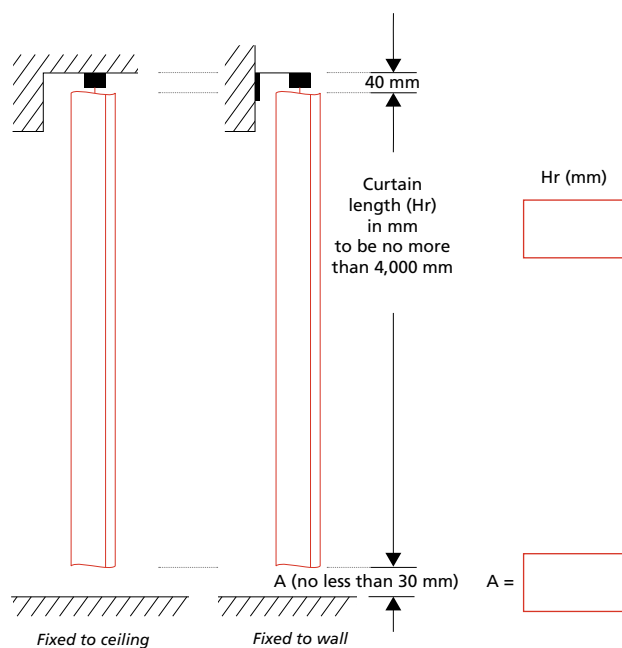

Curtain length (Hr)

Options

Rails

Rail length (mm)
(include overhang)

Fixed to ceiling
to wall

Single-sided

(Please note our curtains are double-sided unless otherwise requested)

Eyelets (interior diameter = 40 mm)

*(Please note our curtains are supplied with rufflette tape and hooks unless otherwise requested).
Track not supplied.*

Number of curtains and colour

(take fullness and overhang into account)

Colour (MR) Number of curtains