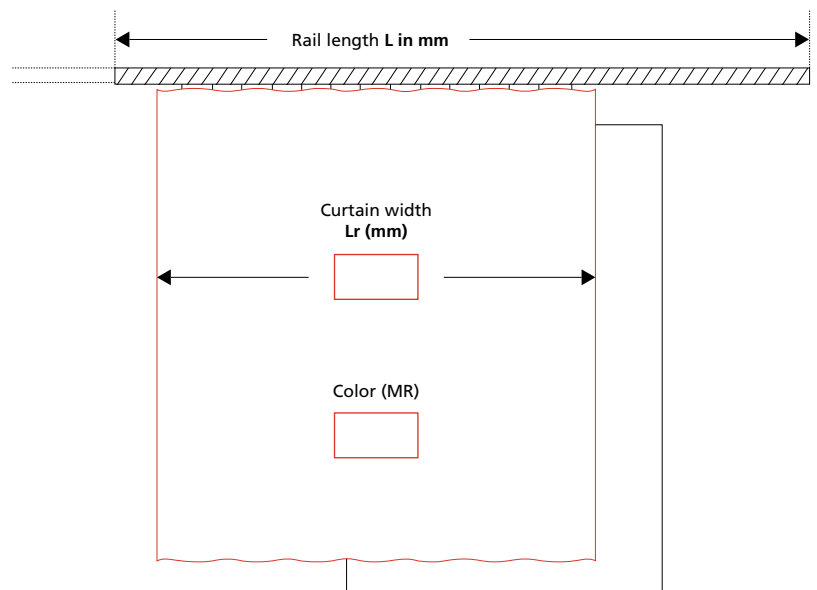

Curtain dimensions

With rails

Without rails

Rail length L in mm

Include overhang to accommodate curtains when drawn open (see diagram opposite)

Fixed to ceiling
to wall

Specific fullness

Please note: standard fullness is 1.5 unless requested otherwise

Please supply approximate fullness of:

Fullness and overhang to accommodate curtains when drawn open:

Options

Single-sided

Please note: our curtains are double-sided unless requested otherwise

Eyelets (interior diameter = 40 mm)