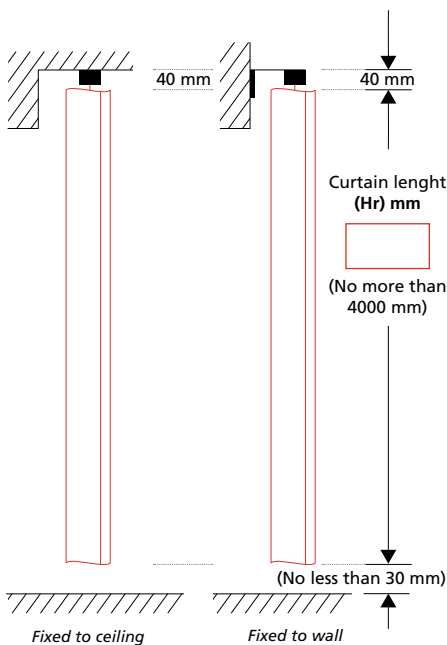

Curtain dimensions

With rails

Without rails

Rail length L in mm

Include overhang to accommodate curtains when drawn open (see diagram opposite)

Fixed to ceiling
to wall

Specific fullness

Please note: standard fullness is 1.5 unless requested otherwise

Please supply approximate fullness of:

Fullness and overhang to accommodate curtains when drawn open:

Options

Single-sided

Please note: our curtains are double-sided unless requested otherwise

Eyelets (interior diameter = 40 mm)