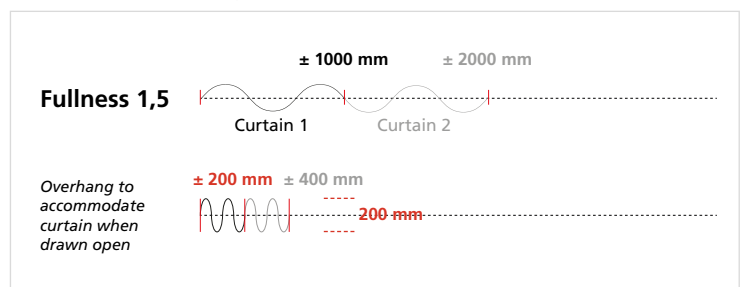

Curtain dimensions

With rails

Without rails

Rail length L in mm

Include overhang to accommodate curtains when drawn open (see diagram opposite)

Fixed to ceiling
to wall

Specific fullness

Please note: standard fullness is 1.5 unless requested otherwise

Please supply approximate fullness of:

Fullness and overhang to accommodate curtains when drawn open:

Options

Single-sided

Please note: our curtains are double-sided unless requested otherwise

Eyelets (interior diameter = 40 mm)