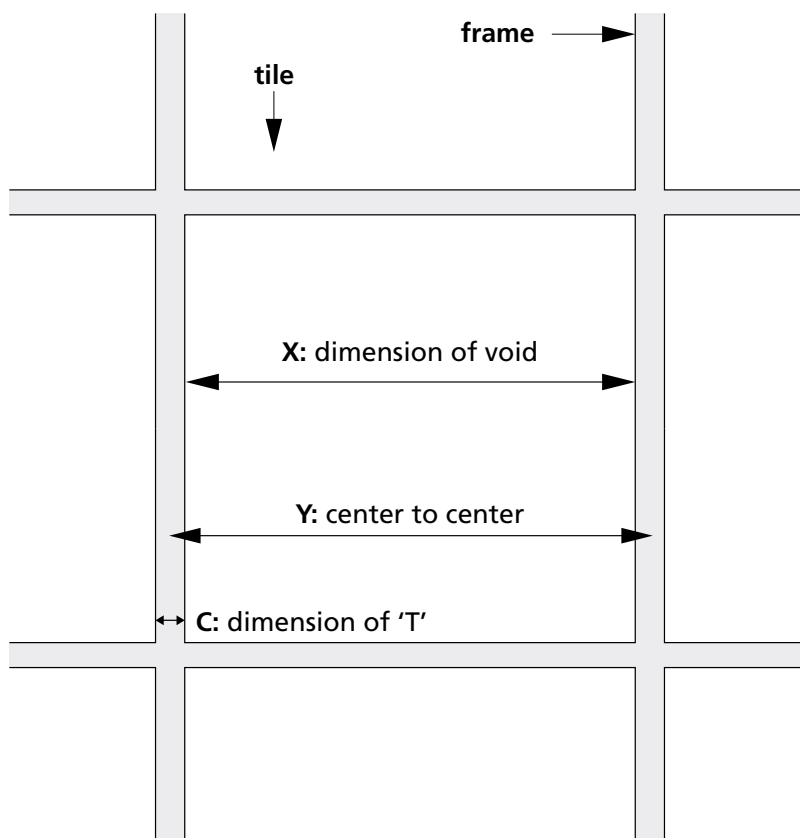

Company name:

Date:

Project:

Name:

Tel. / Fax:

E-mail:

Address for delivery:

Ceiling Pads **Abso** for standard dropped ceilings with 'T' runners

Thank you for indicating :

Ceiling Pads Abso			Slanding Ceiling Pads Abso	
- dimension of void: X (mm)	576	585	- dimension of void: X (mm)	576
- dimension center to center: Y (mm)	600		- dimension center to center: Y (mm)	600
- dimension of 'T': C (mm)	24	15	- dimension of 'T': C (mm)	24