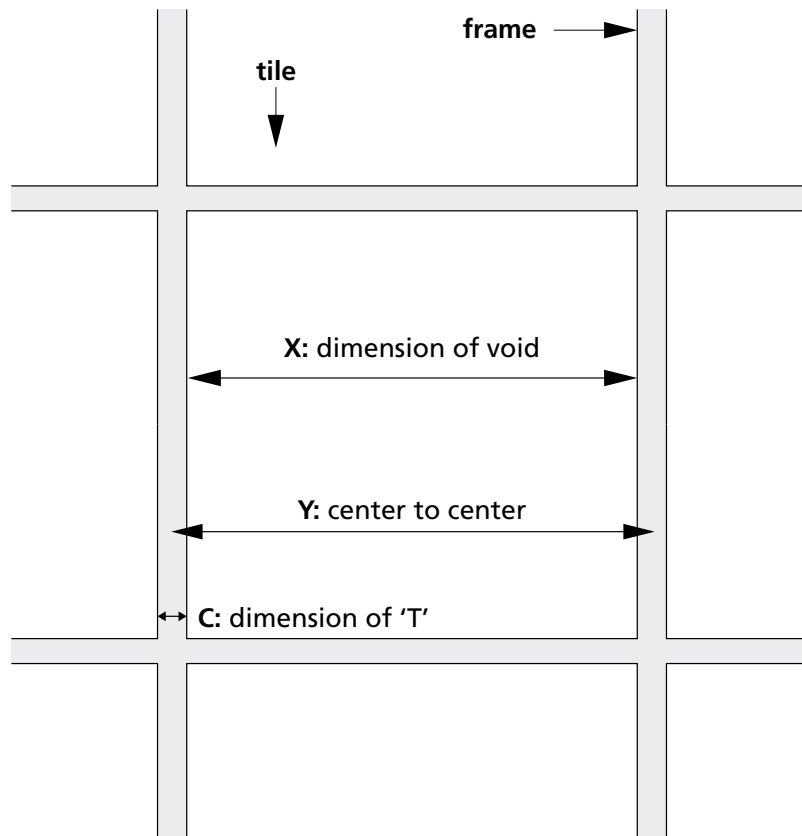

Company name:  
 Project:  
 Name:  
 Tel. / Fax:  
 Address for delivery:

Date:

E-mail:

**Ceiling Pads *Abso***  
 for standard dropped ceilings with 'T' runners

Thank you for indicating :

Ceiling Pads <i>Abso</i>			Slanding Ceiling Pads <i>Abso</i>	
- dimension of void: X (mm)	575	585	- dimension of void: X (mm)	575
- dimension center to center: Y (mm)	600		- dimension center to center: Y (mm)	600
- dimension of 'T': C (mm)	24	15	- dimension of 'T': C (mm)	24